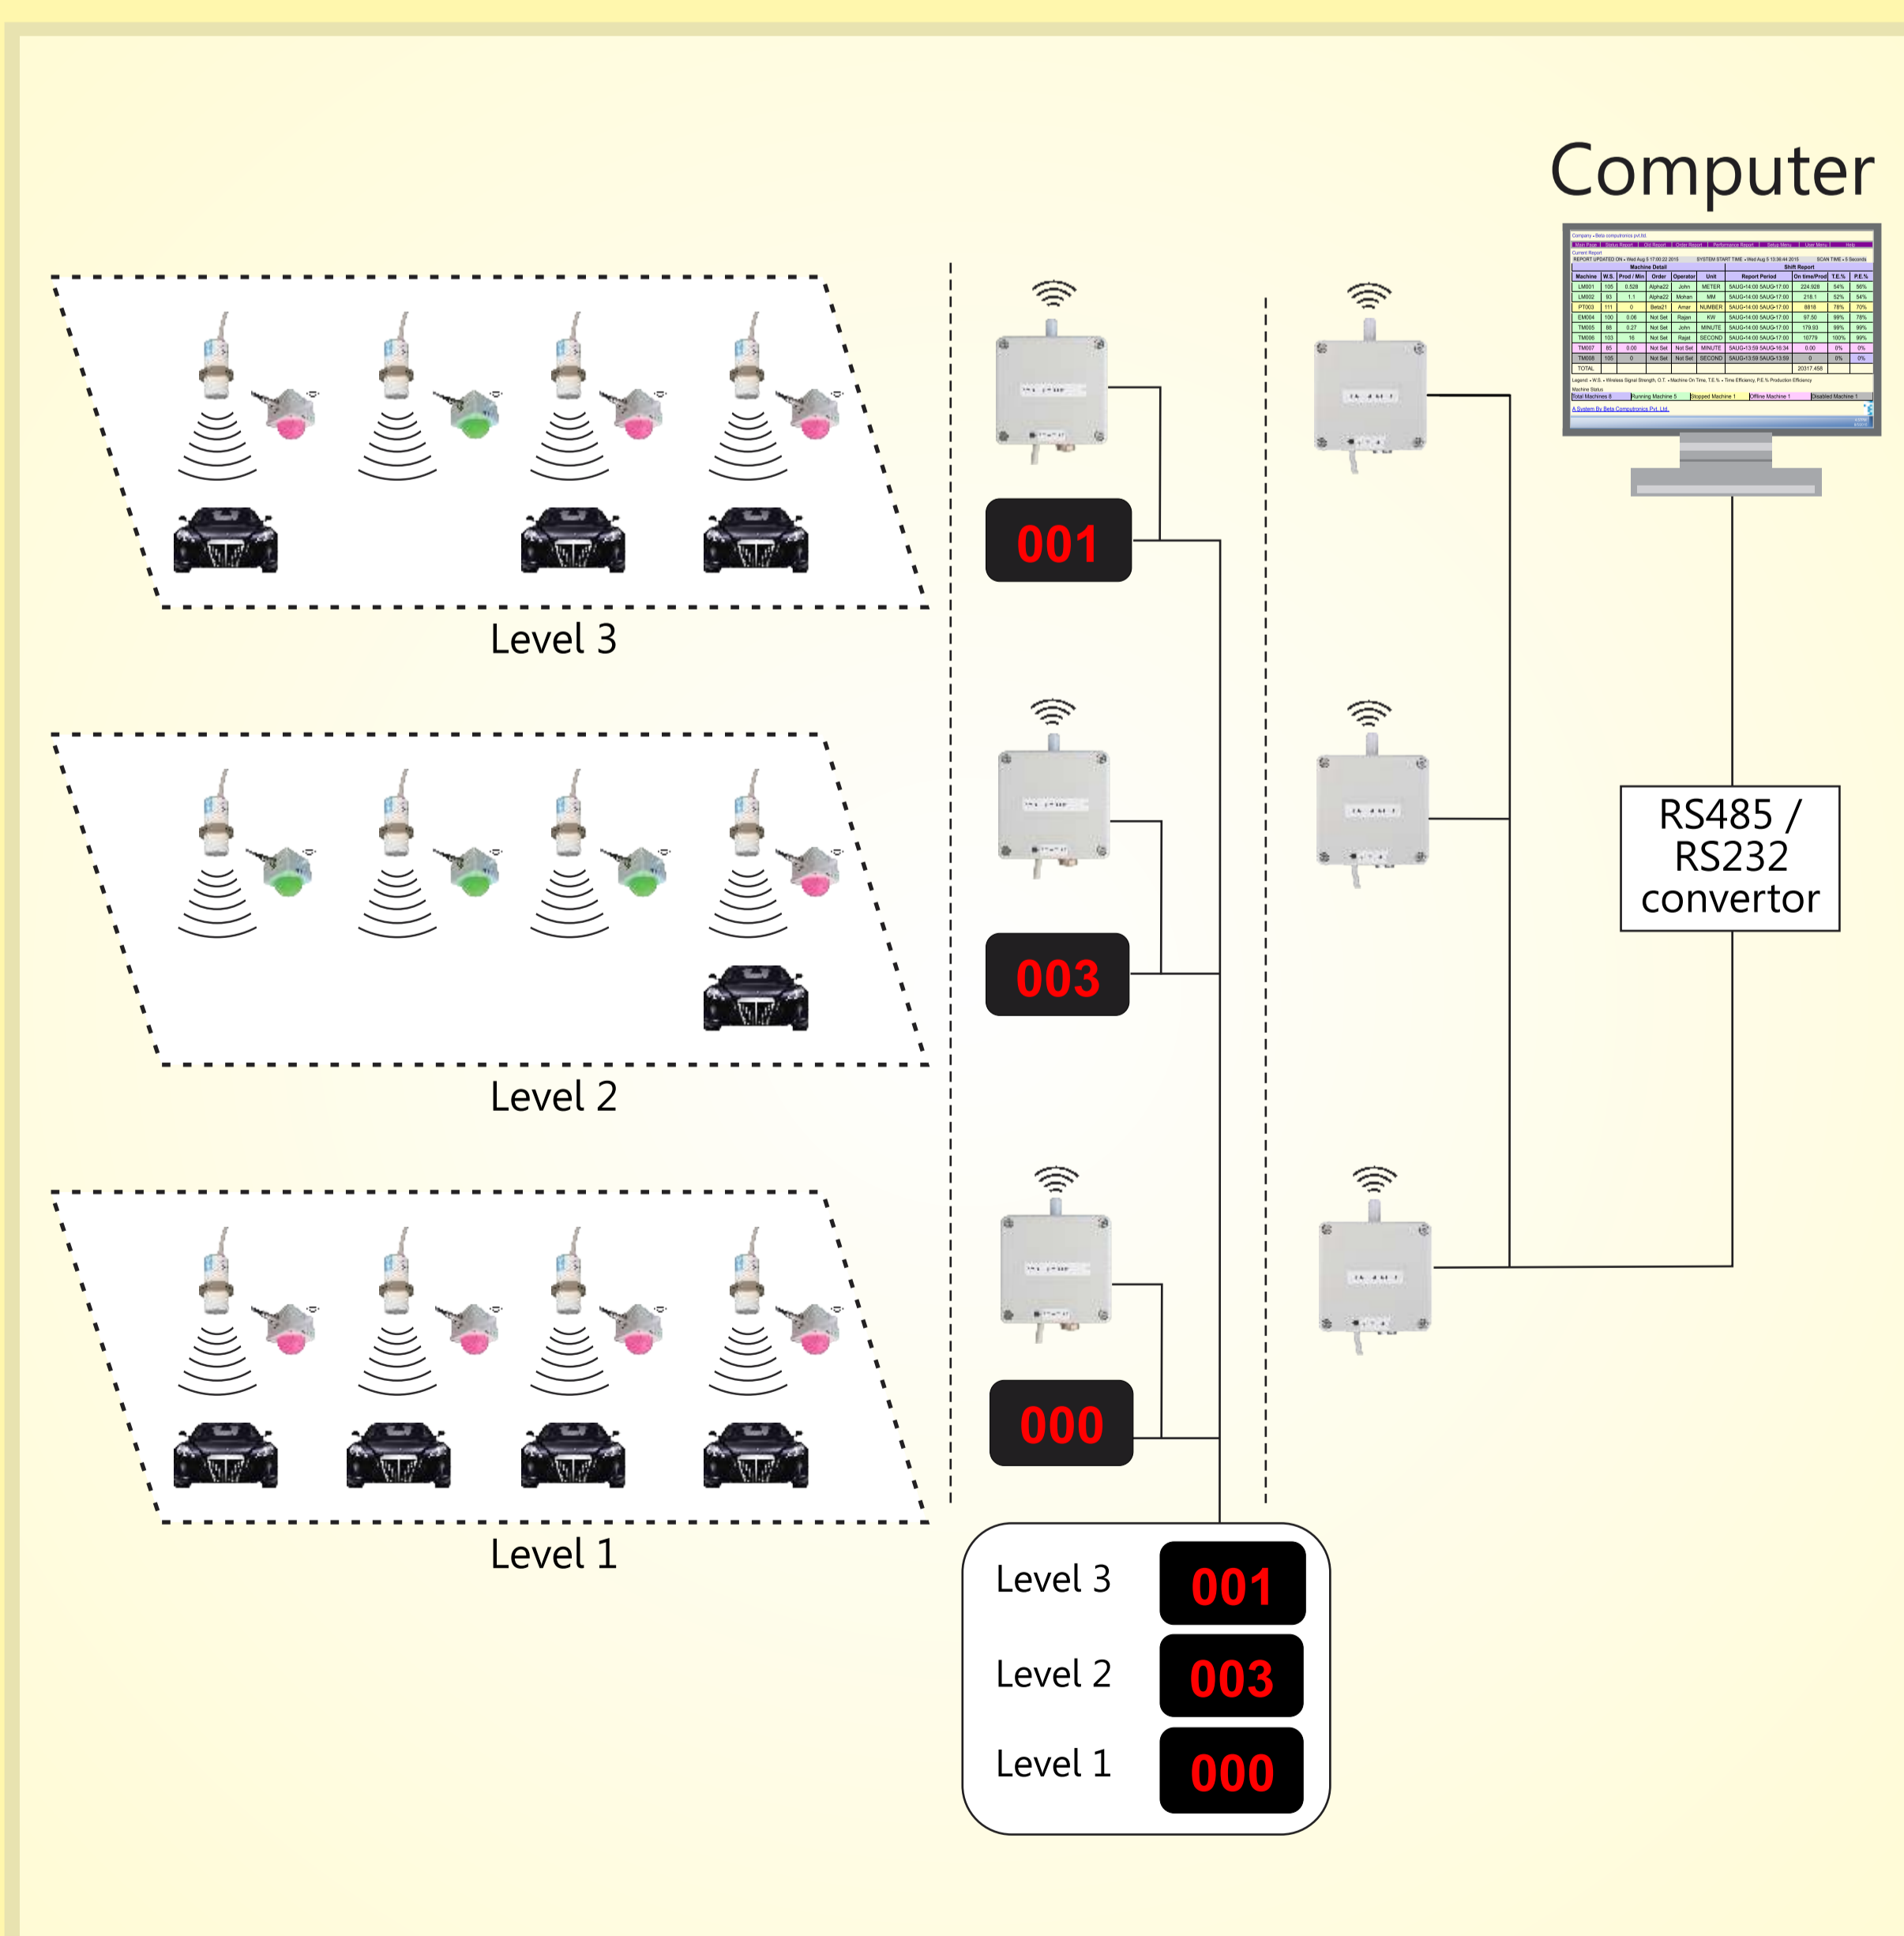

Parking Guidance System

- Hassle Free Parking
- Maximum Space Utilization

Parking Problems

- Components for Parking management
 - Parking Light
 - Zone Controller
 - Zone Monitor
- Wireless communication
- 'Plug & Play' Type Installation
- Benefit to parking management
 - Maximum utilization of space
 - Faster turn around
 - Increased revenue
 - Cost effective
 - Simple to manage
- Advantage to car driver
 - No waiting time at entrance
 - Easy to find parking slot
 - Saves fuel, avoids pollution
- Modular design suitable for OEMs & project consultants